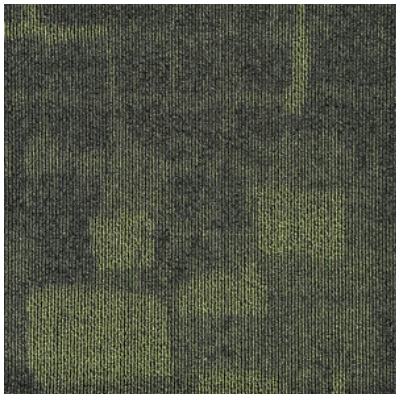

24-25

Donaire™

Carpet Rolls & Carpet Tiles

www.donairecarpet.com

maiya

NYLON TILES

Embracing the energy beneath your feet, Maiya Nylon Carpet tiles bring a vibrant pulse in every step. turning spaces into tapestries of exuberance with a fusion of silk thread in Nylon Carpet tile.

EXPERIENCE EXQUISITE INNOVATION

The subtle shimmer of the silk threads woven into Nylon Carpet Tiles Maiya , create a sense of depth and captivating sophistication blended with opulence and grace.

I N N O V
A T I O N