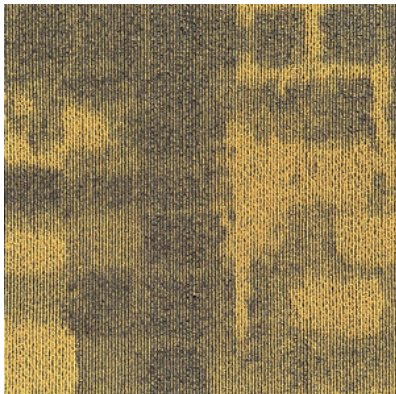

MY 02 | Green

SPECIFICATION

Style	MAIYA
Gauge	1/12
Construction	Multi-Level Loop
Yarn	Nylon + Silk Thread
Backing	PVC
Pile Weight	550 gm/SQM
Pile Height	4/3/2 MM
Tile Size	50cm X 50cm
Quantity/Box	24 tiles (6 SQM)

maiya
NYLON TILES

Donaire™
Carpet Rolls & Carpet Tiles

www.donairecarpet.com

EXPERIENCE EXQUISITE INNOVATION

The subtle shimmer of the silk threads woven into Nylon Carpet Tiles Maiya , create a sense of depth and captivating sophistication blended with opulence and grace.

A E S T H
E T I C

MY 04 / MY 07 / MY 05

MY 04 | Yellow

SPECIFICATION

Style	MAIYA
Gauge	1/12
Construction	Multi-Level Loop
Yarn	Nylon + Silk Thread
Backing	PVC
Pile Weight	550 gm/SQM
Pile Height	4/3/2 MM
Tile Size	50cm X 50cm
Quantity/Box	24 tiles (6 SQM)