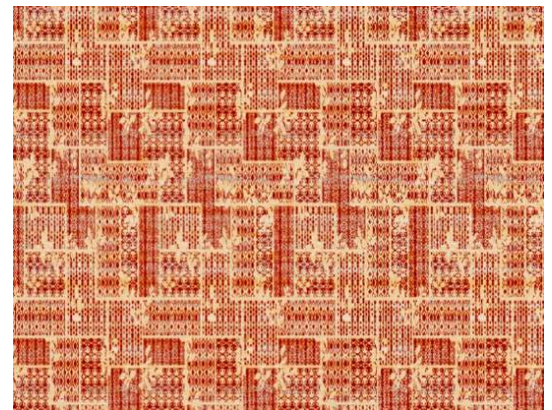

ON 02 GREEN

*A Symphony of Details
Crafted into Perfection*

Donaire[®]
Carpet Rolls & Carpet Tiles

www.donairecarpet.com

Ornate
Woven Wilton

ON 03 RED

SPECIFICATION

STYLE	ORNATE
YARN	ADVANCE PP HEATSET
CONSTRUCTION	WOVEN
POINTS	4,80,000
PILE HEIGHT	16mm
WEIGHT	2500g/Sqm (+/-5%)
WIDTH	4M
BACKING	JUTE BACKING