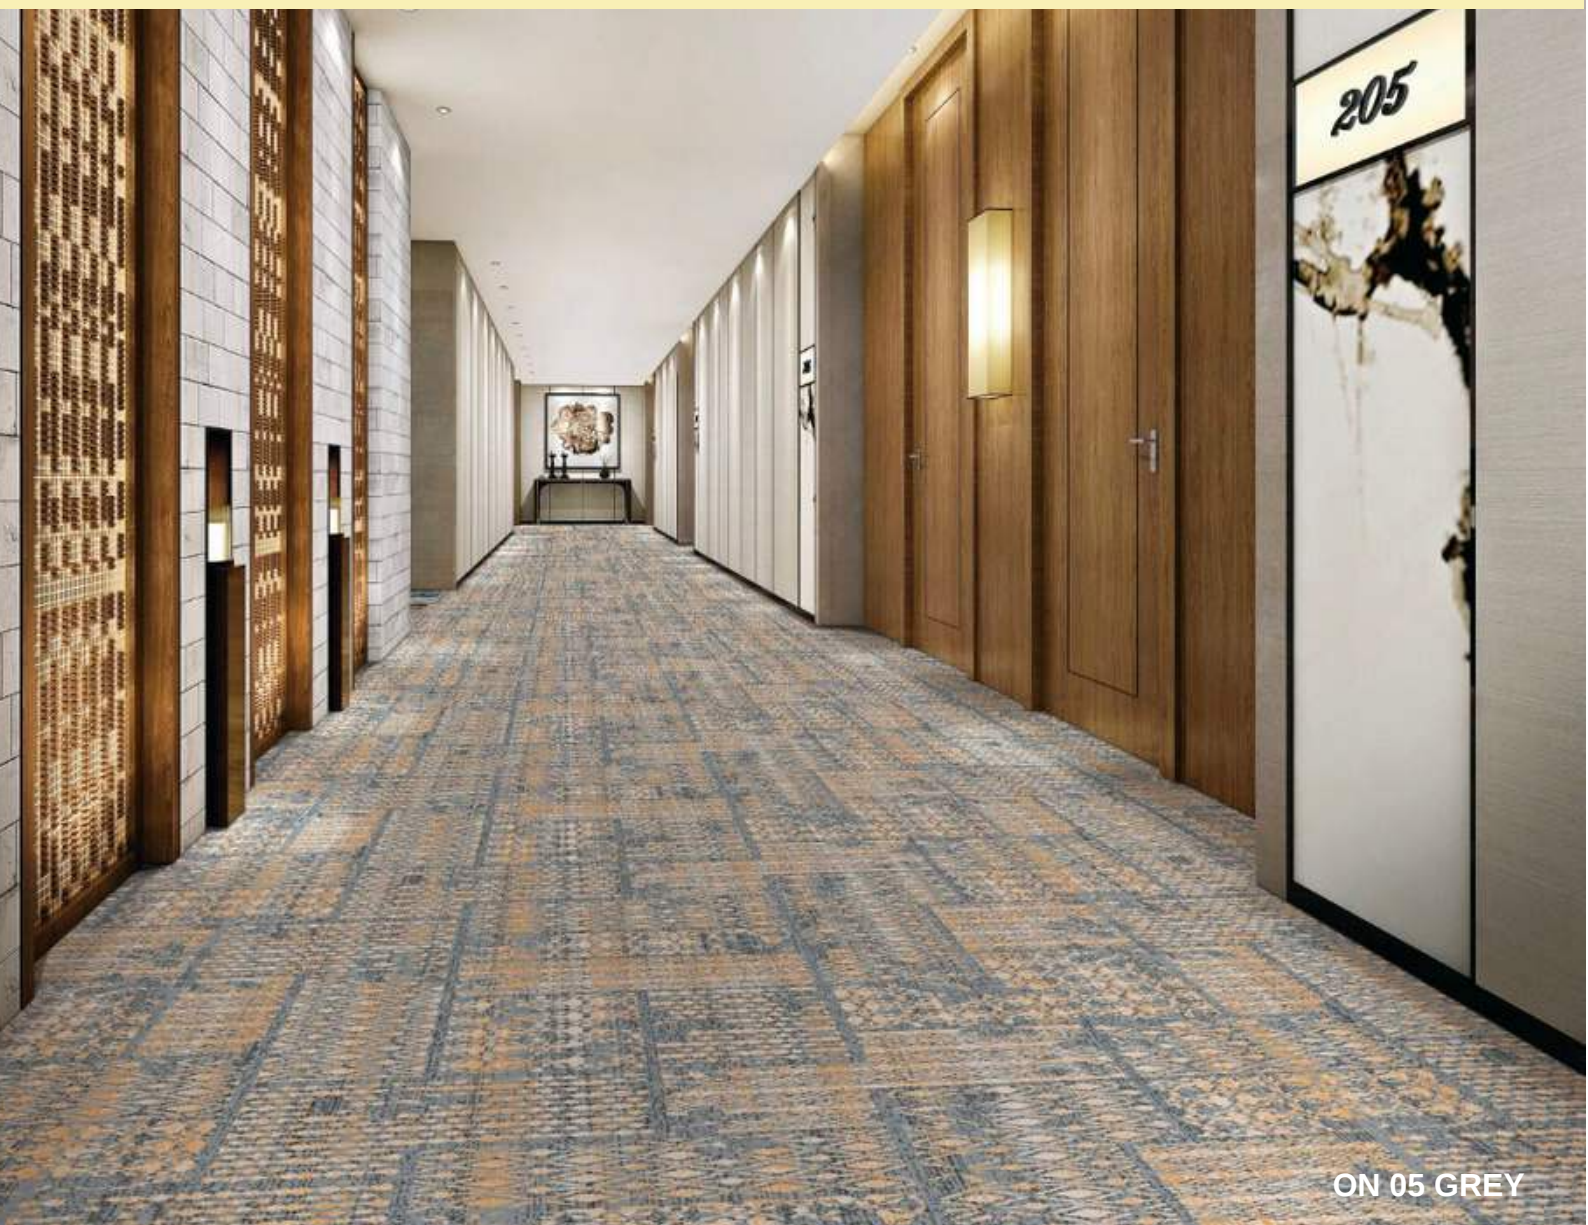

ON 04 SEA BLUE

ON 05 GREY

SPECIFICATION

STYLE	ORNATE
YARN	ADVANCE PP HEATSET
CONSTRUCTION	WOVEN
POINTS	4,80,000
PILE HEIGHT	16mm
WEIGHT	2500g/Sqm (+/-5%)
WIDTH	4M
BACKING	JUTE BACKING