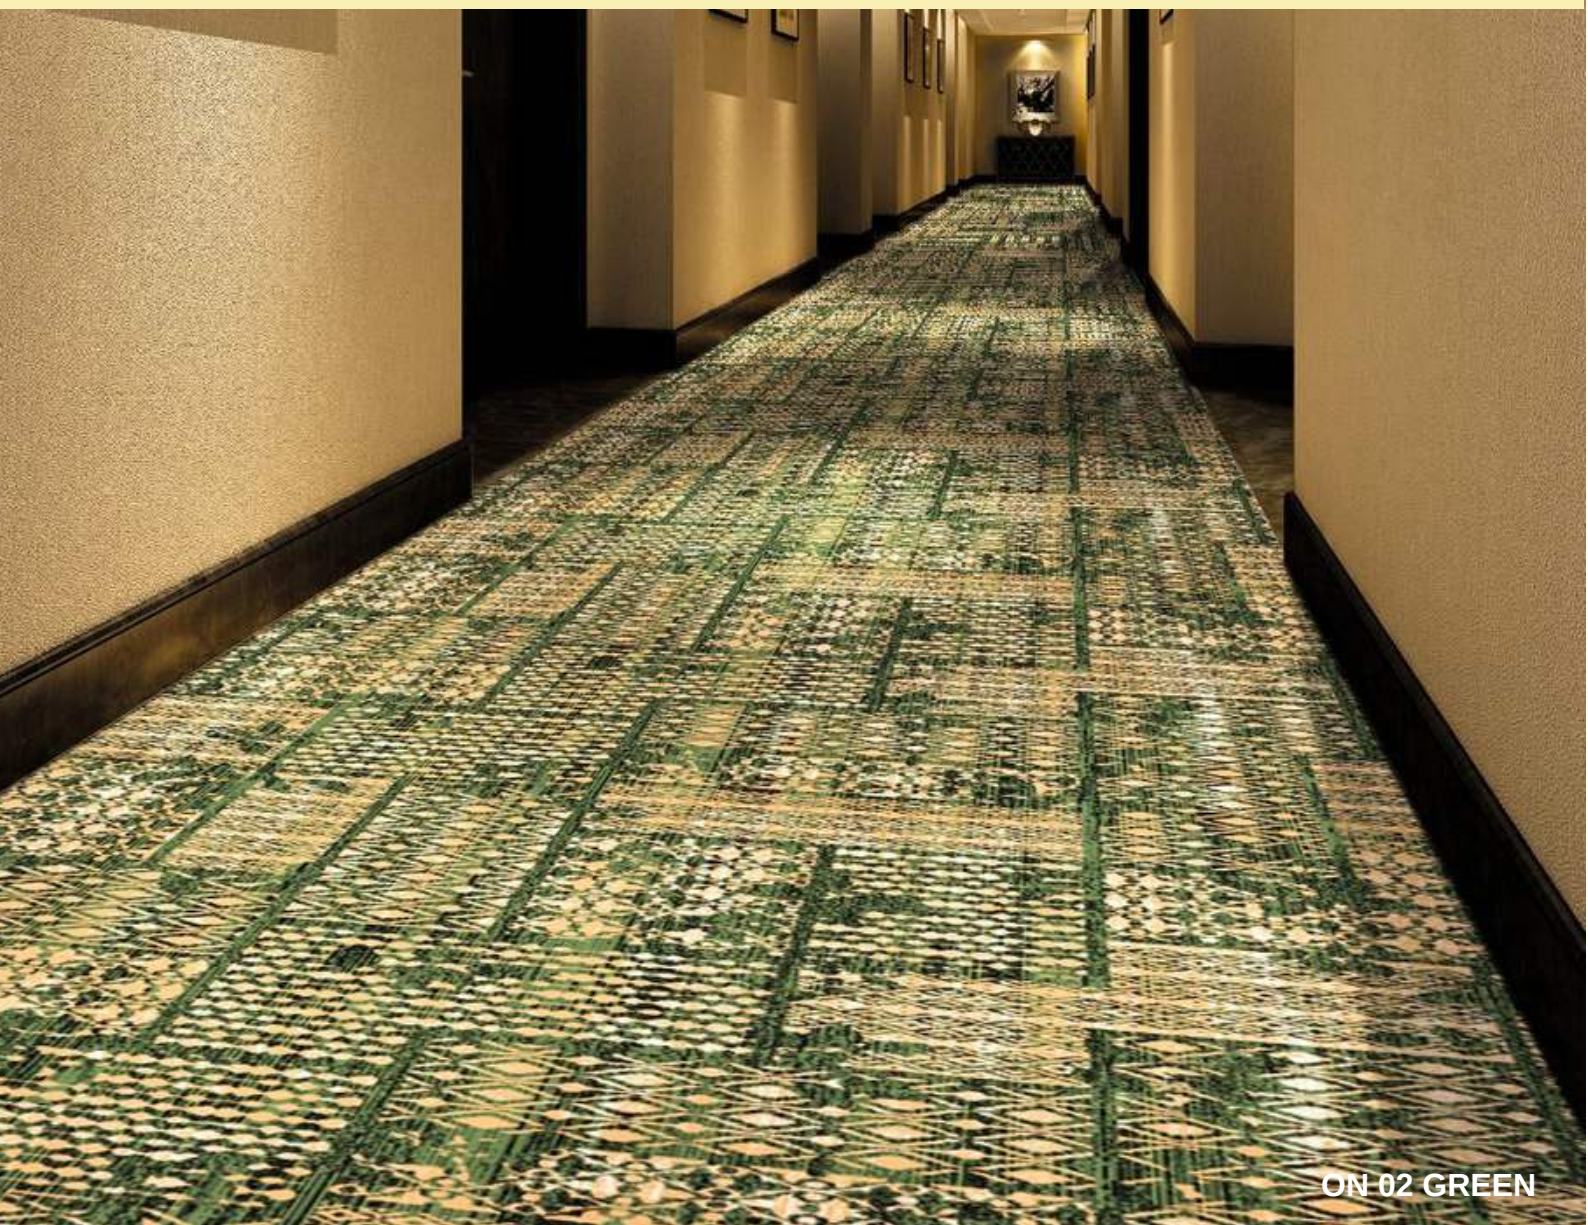

ON 01 IVORY

ON 02 GREEN

SPECIFICATION

STYLE	ORNATE
YARN	ADVANCE PP HEATSET
CONSTRUCTION	WOVEN
POINTS	4,80,000
PILE HEIGHT	16mm
WEIGHT	2500g/Sqm (+/-5%)
WIDTH	4M
BACKING	JUTE BACKING