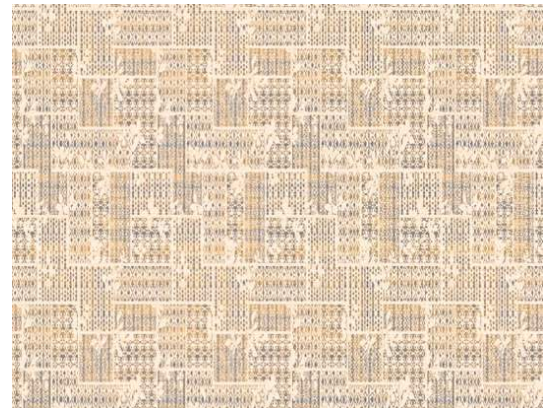

Donaire[®]
Carpet Rolls & Carpet Tiles

Ornate

WOVEN WILTON CARPET

Celebrating the finesse of
Ornate details

ON 01 IVORY

SPECIFICATION

STYLE	ORNATE
YARN	ADVANCE PP HEATSET
CONSTRUCTION	WOVEN
POINTS	4,80,000
PILE HEIGHT	16mm
WEIGHT	2500g/Sqm (+/-5%)
WIDTH	4M
BACKING	JUTE BACKING

ON 01 IVORY

*A Symphony of Details
Crafted into Perfection*

Donaire[®]
Carpet Rolls & Carpet Tiles

www.donairecarpet.com

Ornate
Woven Wilton

ON 02 GREEN

SPECIFICATION

STYLE	ORNATE
YARN	ADVANCE PP HEATSET
CONSTRUCTION	WOVEN
POINTS	4,80,000
PILE HEIGHT	16mm
WEIGHT	2500g/Sqm (+/-5%)
WIDTH	4M
BACKING	JUTE BACKING

ON 02 GREEN

*A Symphony of Details
Crafted into Perfection*

Donaire[®]
Carpet Rolls & Carpet Tiles

www.donairecarpet.com

Ornate
Woven Wilton

ON 03 RED

SPECIFICATION

STYLE	ORNATE
YARN	ADVANCE PP HEATSET
CONSTRUCTION	WOVEN
POINTS	4,80,000
PILE HEIGHT	16mm
WEIGHT	2500g/Sqm (+/-5%)
WIDTH	4M
BACKING	JUTE BACKING

ON 04 SEA BLUE

*A Symphony of Details
Crafted into Perfection*

Donaire[®]
Carpet Rolls & Carpet Tiles

www.donairecarpet.com

Ornate
Woven Wilton

ON 05 GREY

SPECIFICATION

STYLE	ORNATE
YARN	ADVANCE PP HEATSET
CONSTRUCTION	WOVEN
POINTS	4,80,000
PILE HEIGHT	16mm
WEIGHT	2500g/Sqm (+/-5%)
WIDTH	4M
BACKING	JUTE BACKING