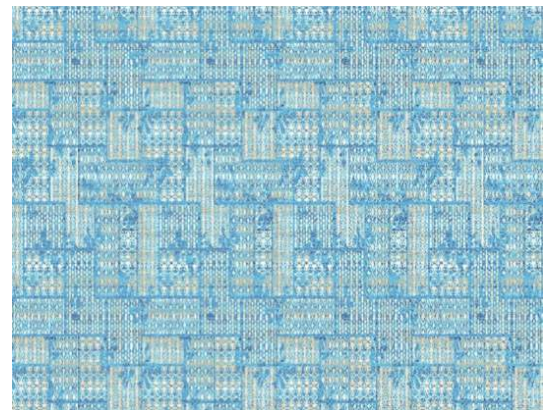

ON 03 RED

*A Symphony of Details
Crafted into Perfection*

Donaire[®]
Carpet Rolls & Carpet Tiles

www.donairecarpet.com

Ornate
Woven Wilton

ON 04 SEA BLUE

SPECIFICATION

STYLE	ORNATE
YARN	ADVANCE PP HEATSET
CONSTRUCTION	WOVEN
POINTS	4,80,000
PILE HEIGHT	16mm
WEIGHT	2500g/Sqm (+/-5%)
WIDTH	4M
BACKING	JUTE BACKING

ON 04 SEA BLUE

*A Symphony of Details
Crafted into Perfection*

Donaire[®]
Carpet Rolls & Carpet Tiles

www.donairecarpet.com

Ornate
Woven Wilton

ON 05 GREY

SPECIFICATION

STYLE	ORNATE
YARN	ADVANCE PP HEATSET
CONSTRUCTION	WOVEN
POINTS	4,80,000
PILE HEIGHT	16mm
WEIGHT	2500g/Sqm (+/-5%)
WIDTH	4M
BACKING	JUTE BACKING